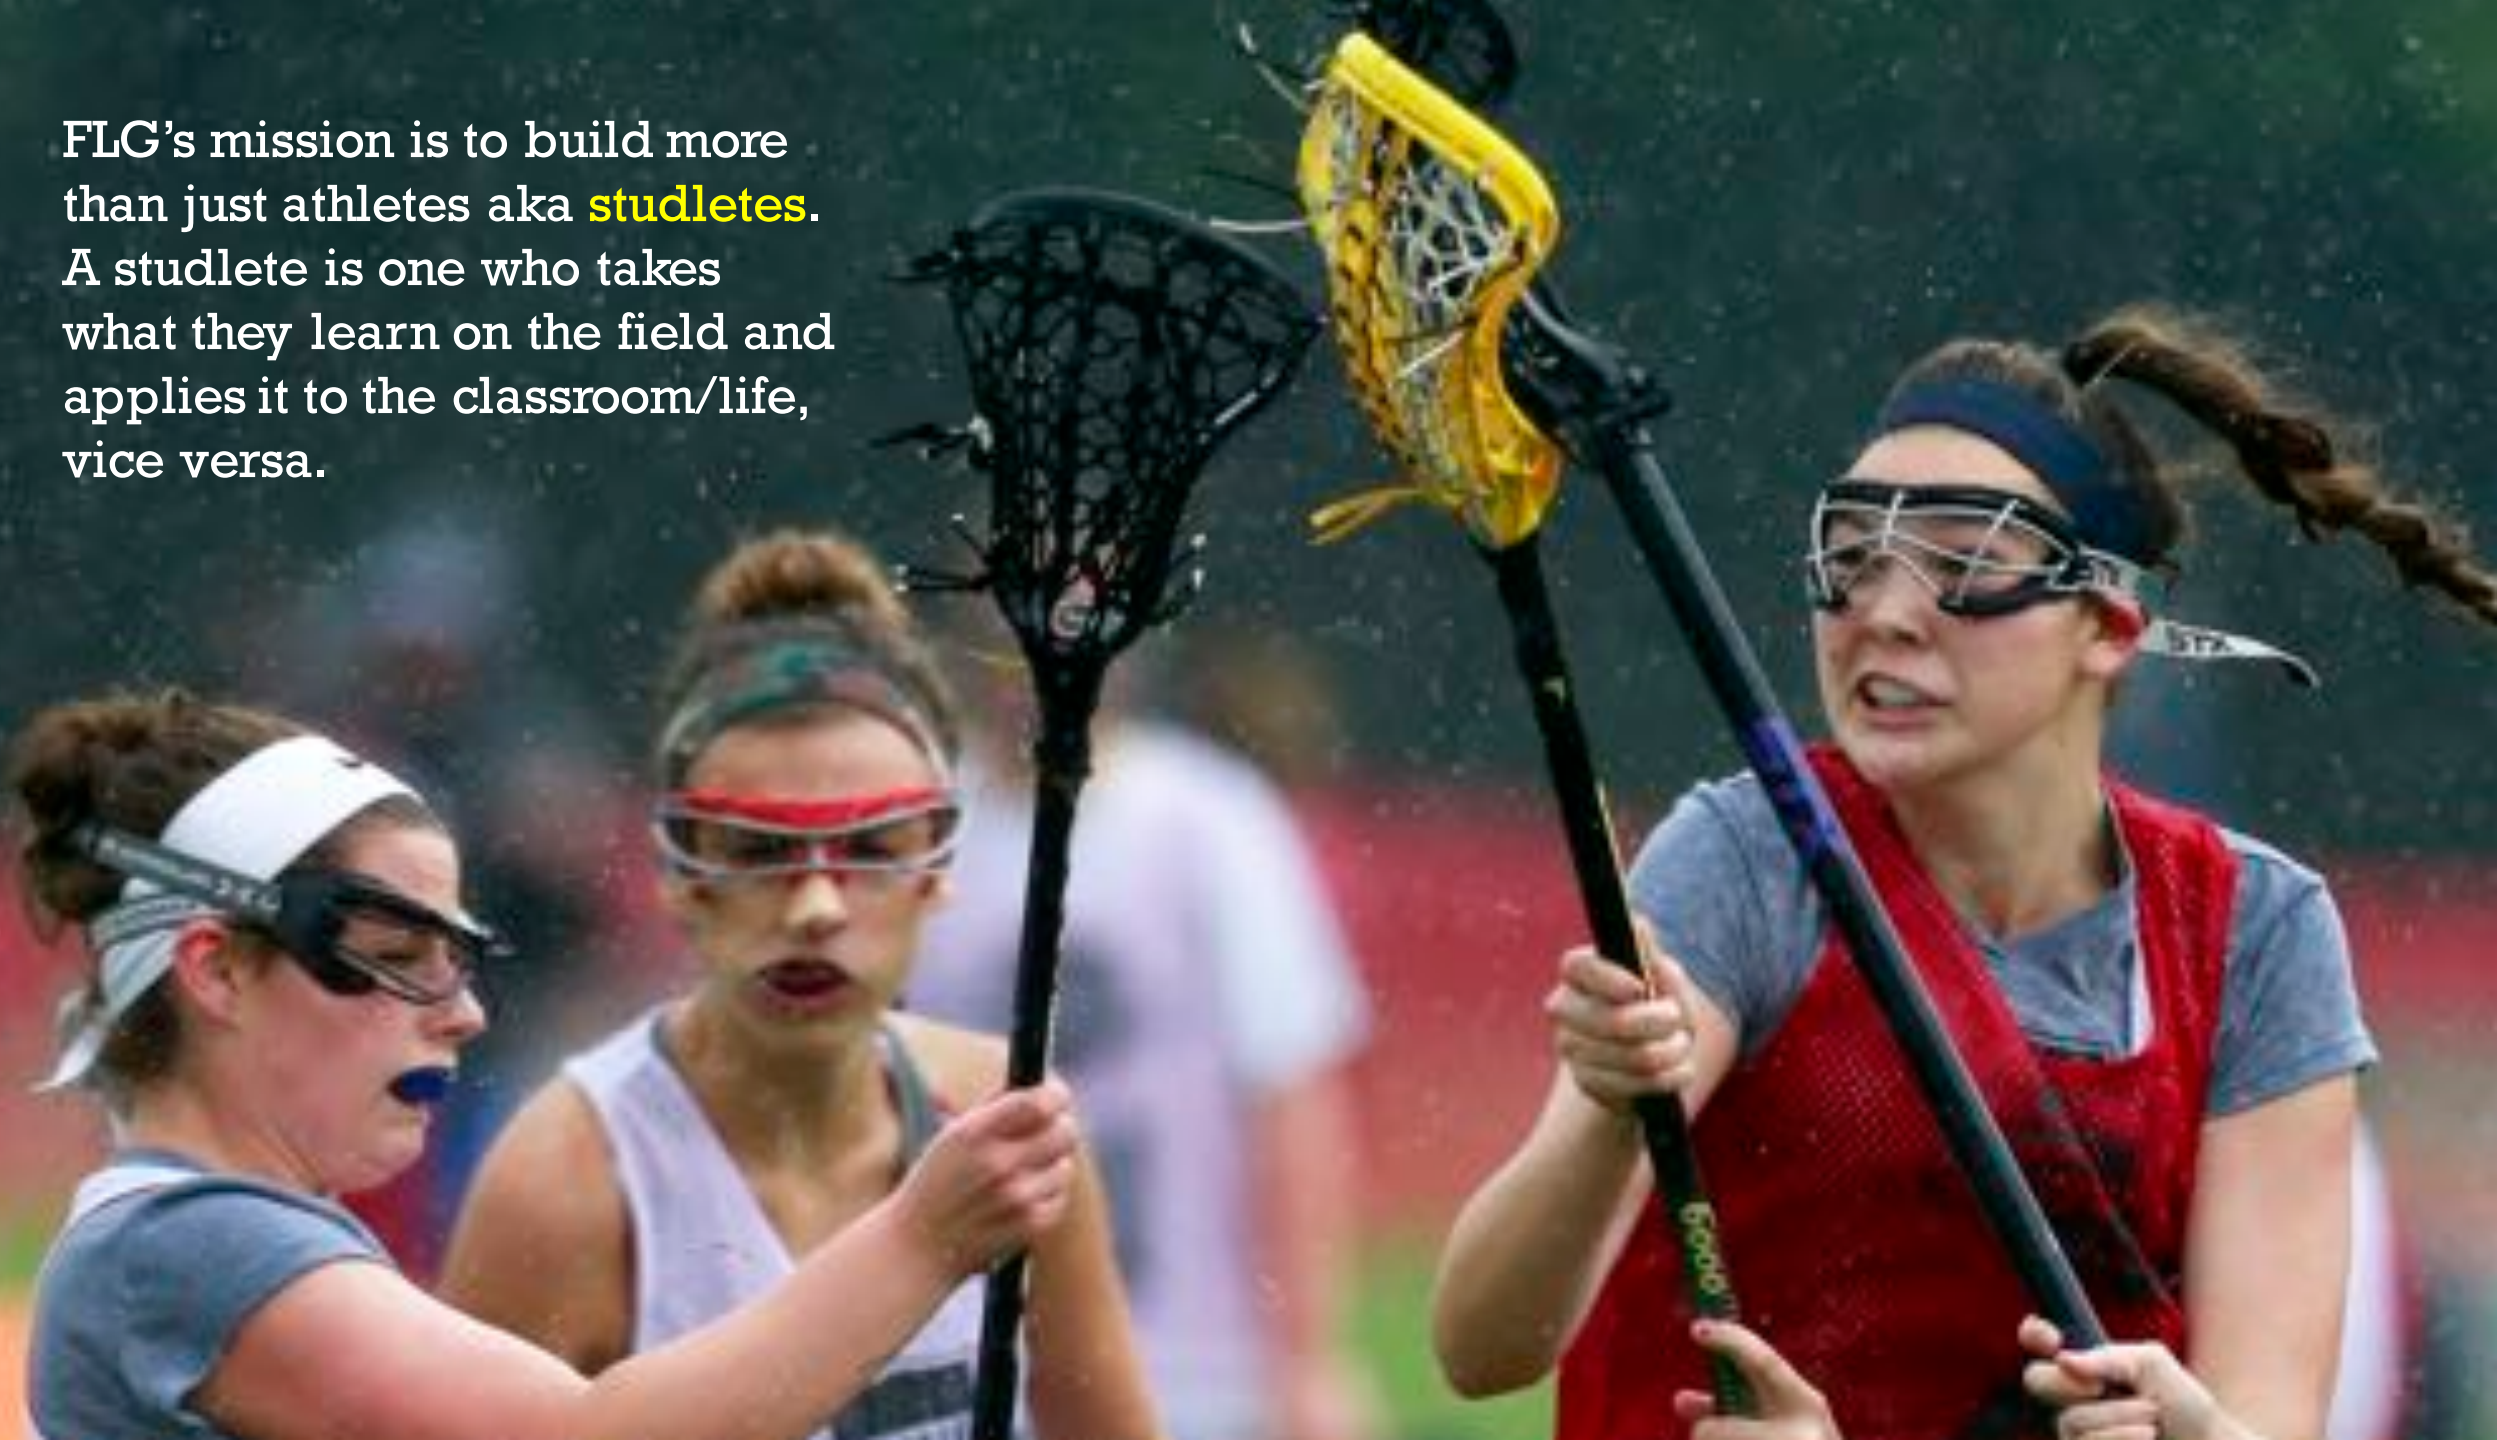

FLG's mission is to build more than just athletes aka **studletes**. A studlete is one who takes what they learn on the field and applies it to the classroom/life, vice versa.